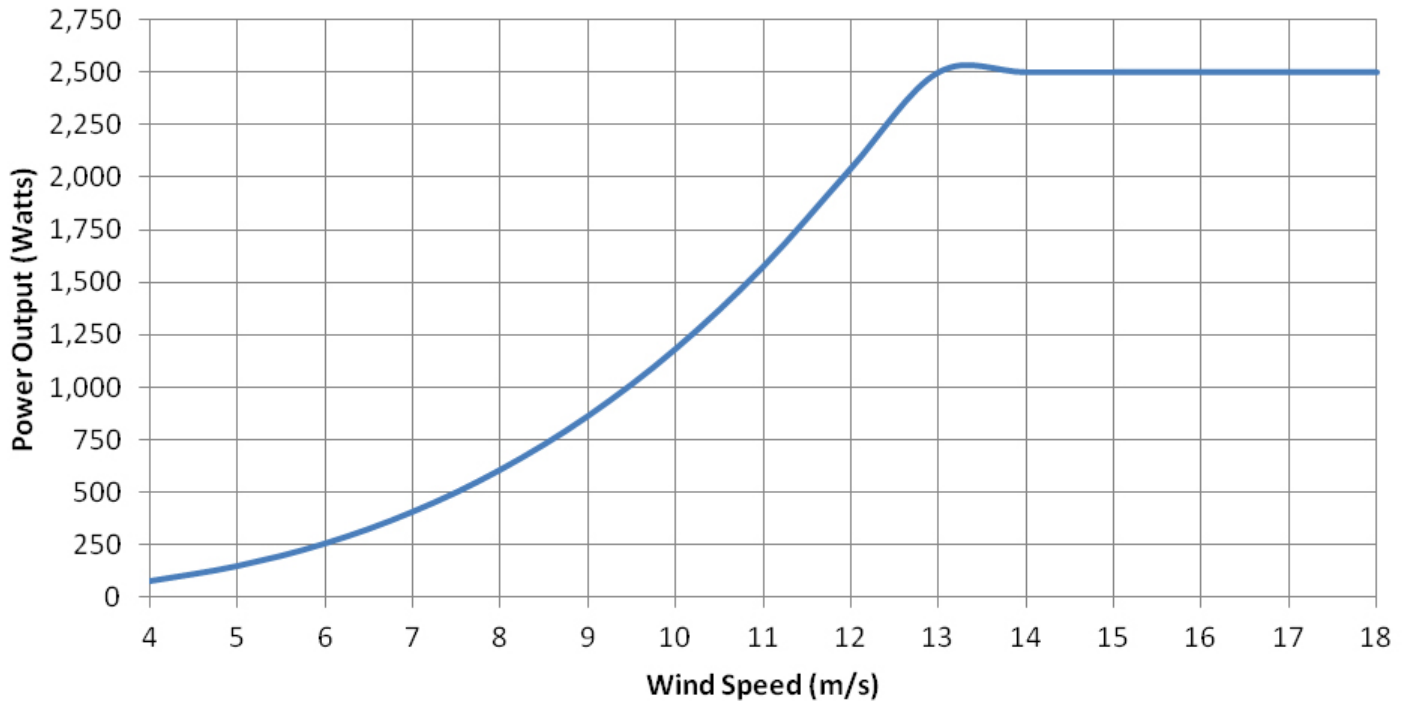

WindCutter Power Curve

WindCutter Annual Power Output